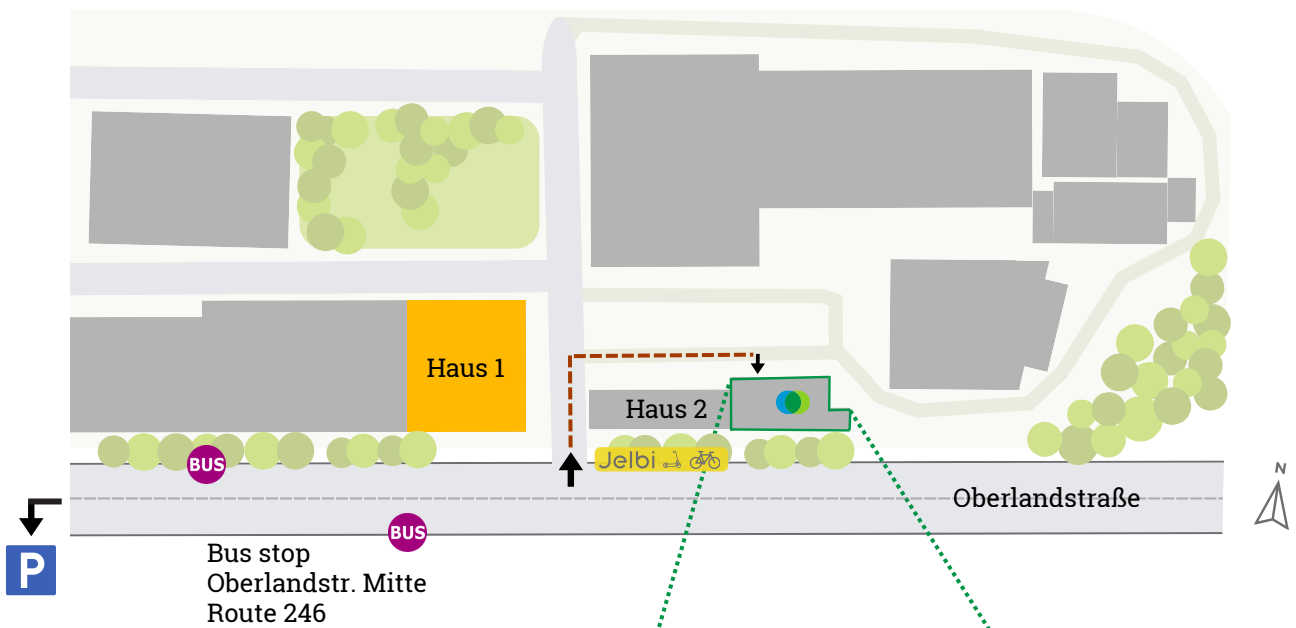

Site plan

Green Legal Impact Germany e.V.
Oberlandstraße 26-35
Haus 2
12099 Berlin

Atelier Gardens grounds

Haus 2, ground floor